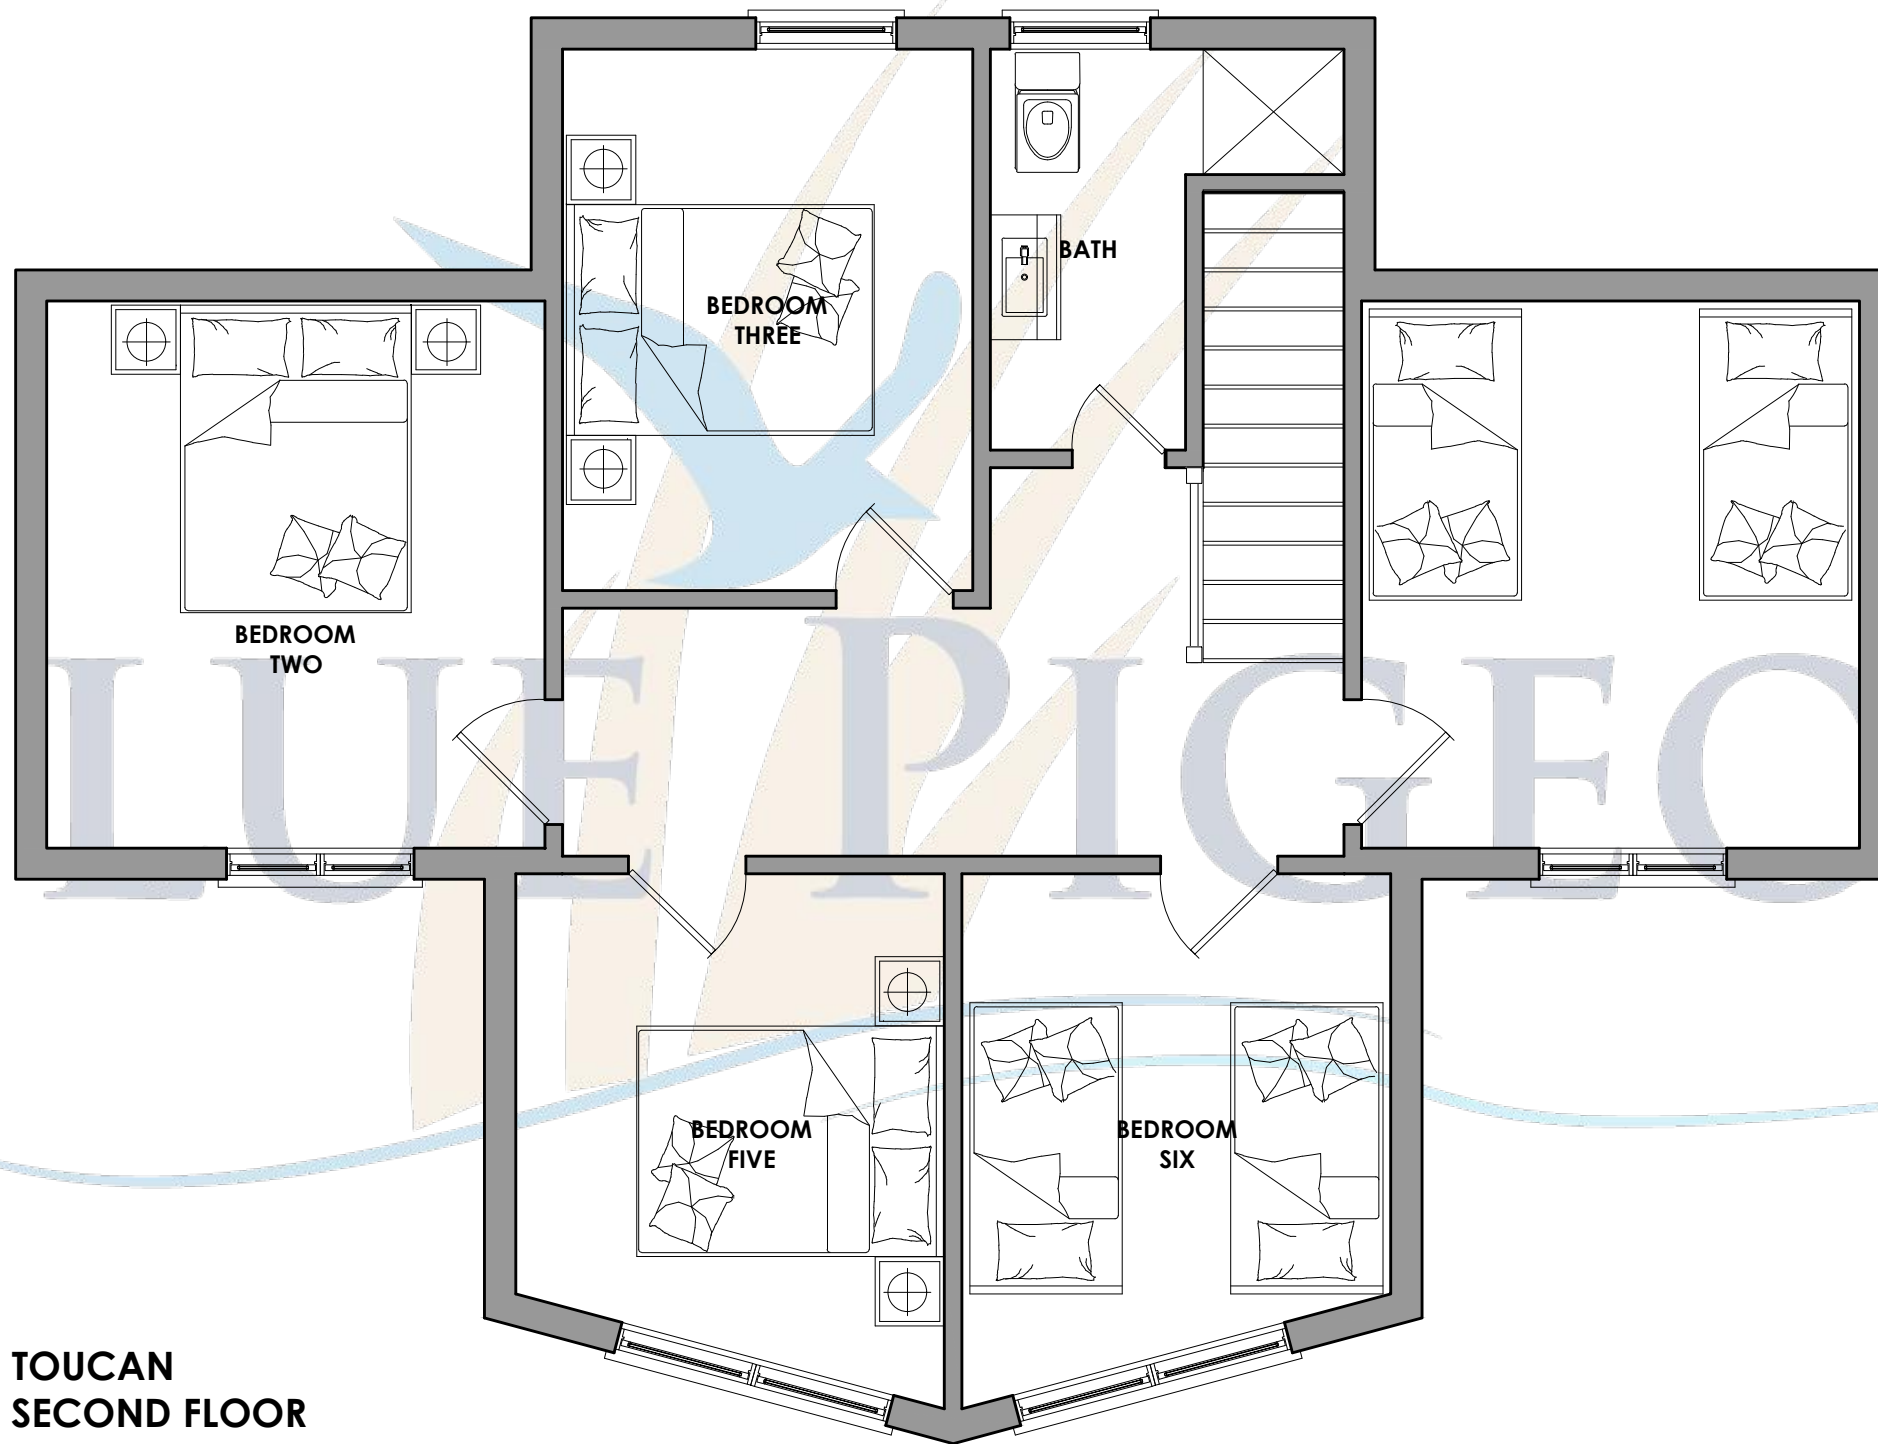

TOUCAN
GROUND FLOOR
LOWER: 830 SQ.FT
UPPER: 830 SQ.FT
TOTAL: 1,660 SQ.FT

TOUCAN
SECOND FLOOR
LOWER: 830 SQ.FT
UPPER: 830 SQ.FT
TOTAL: 1,660 SQ.FT